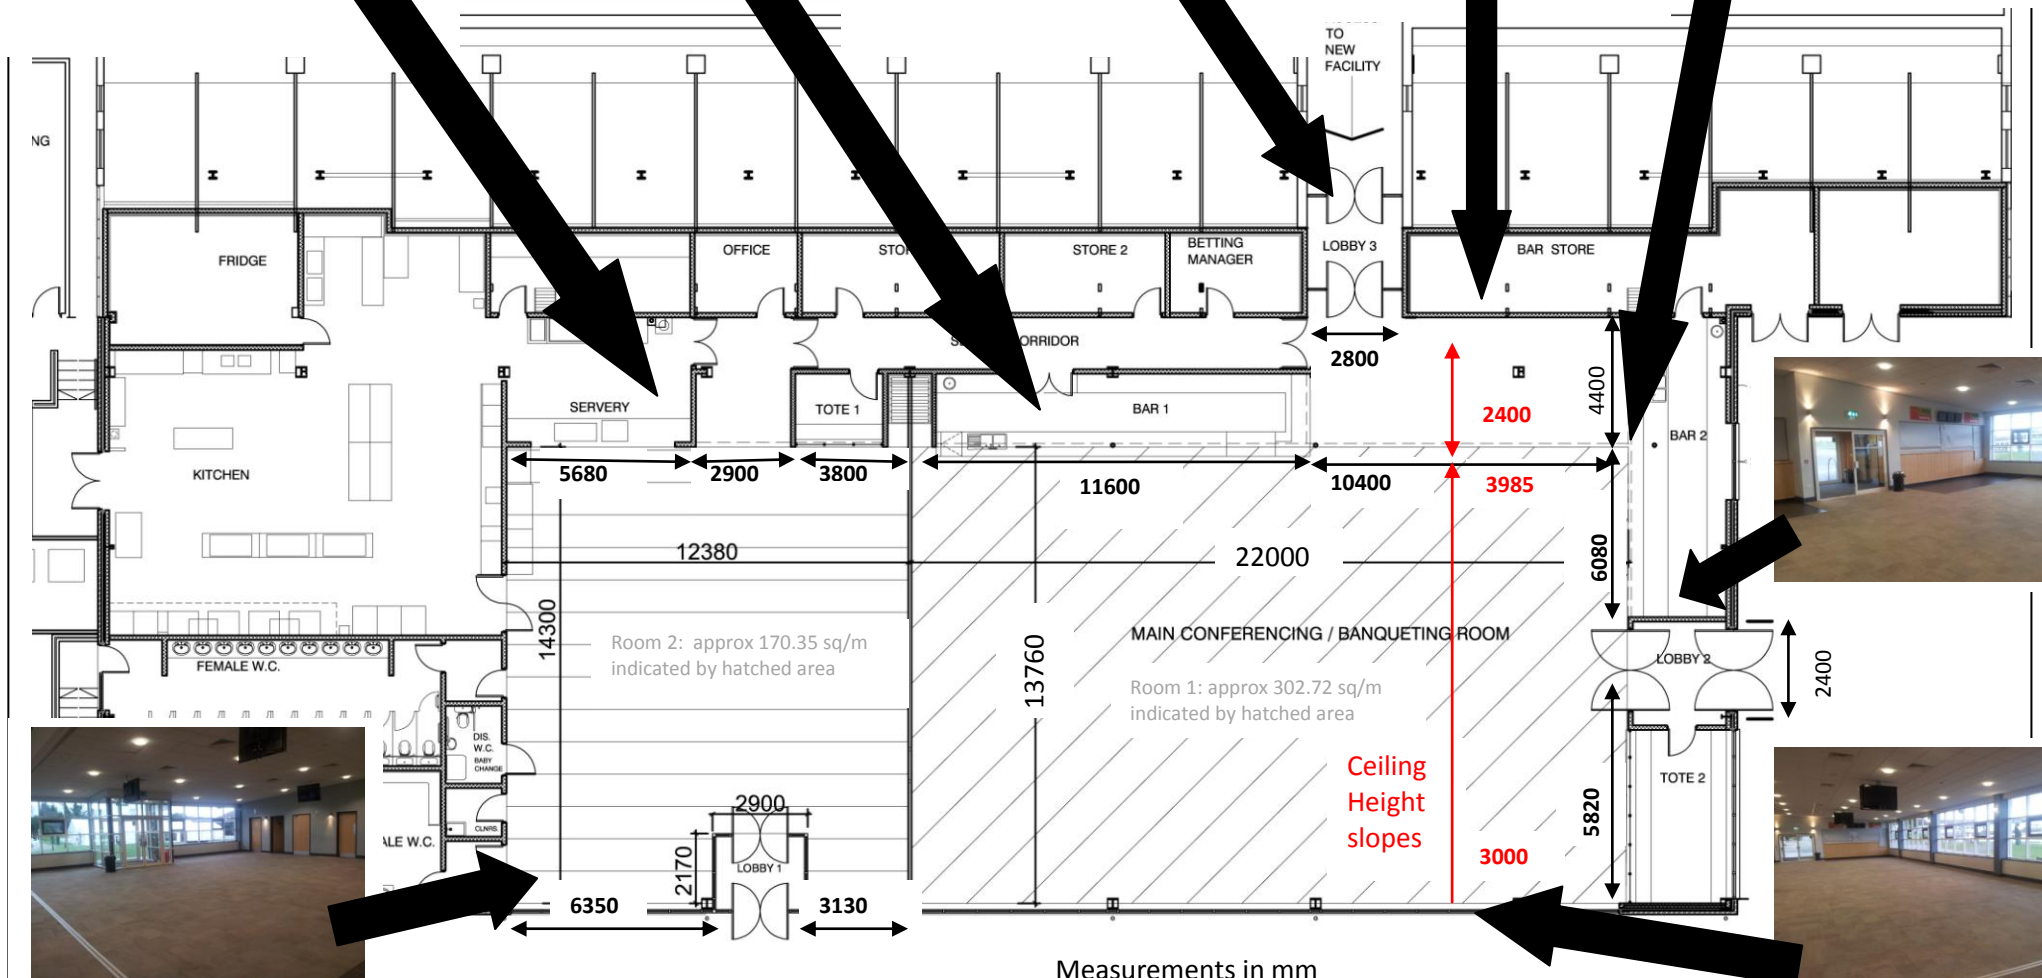

Wetherby Racecourse Bramham Hall

Measurements in mm
22000 = 22.000 Metres