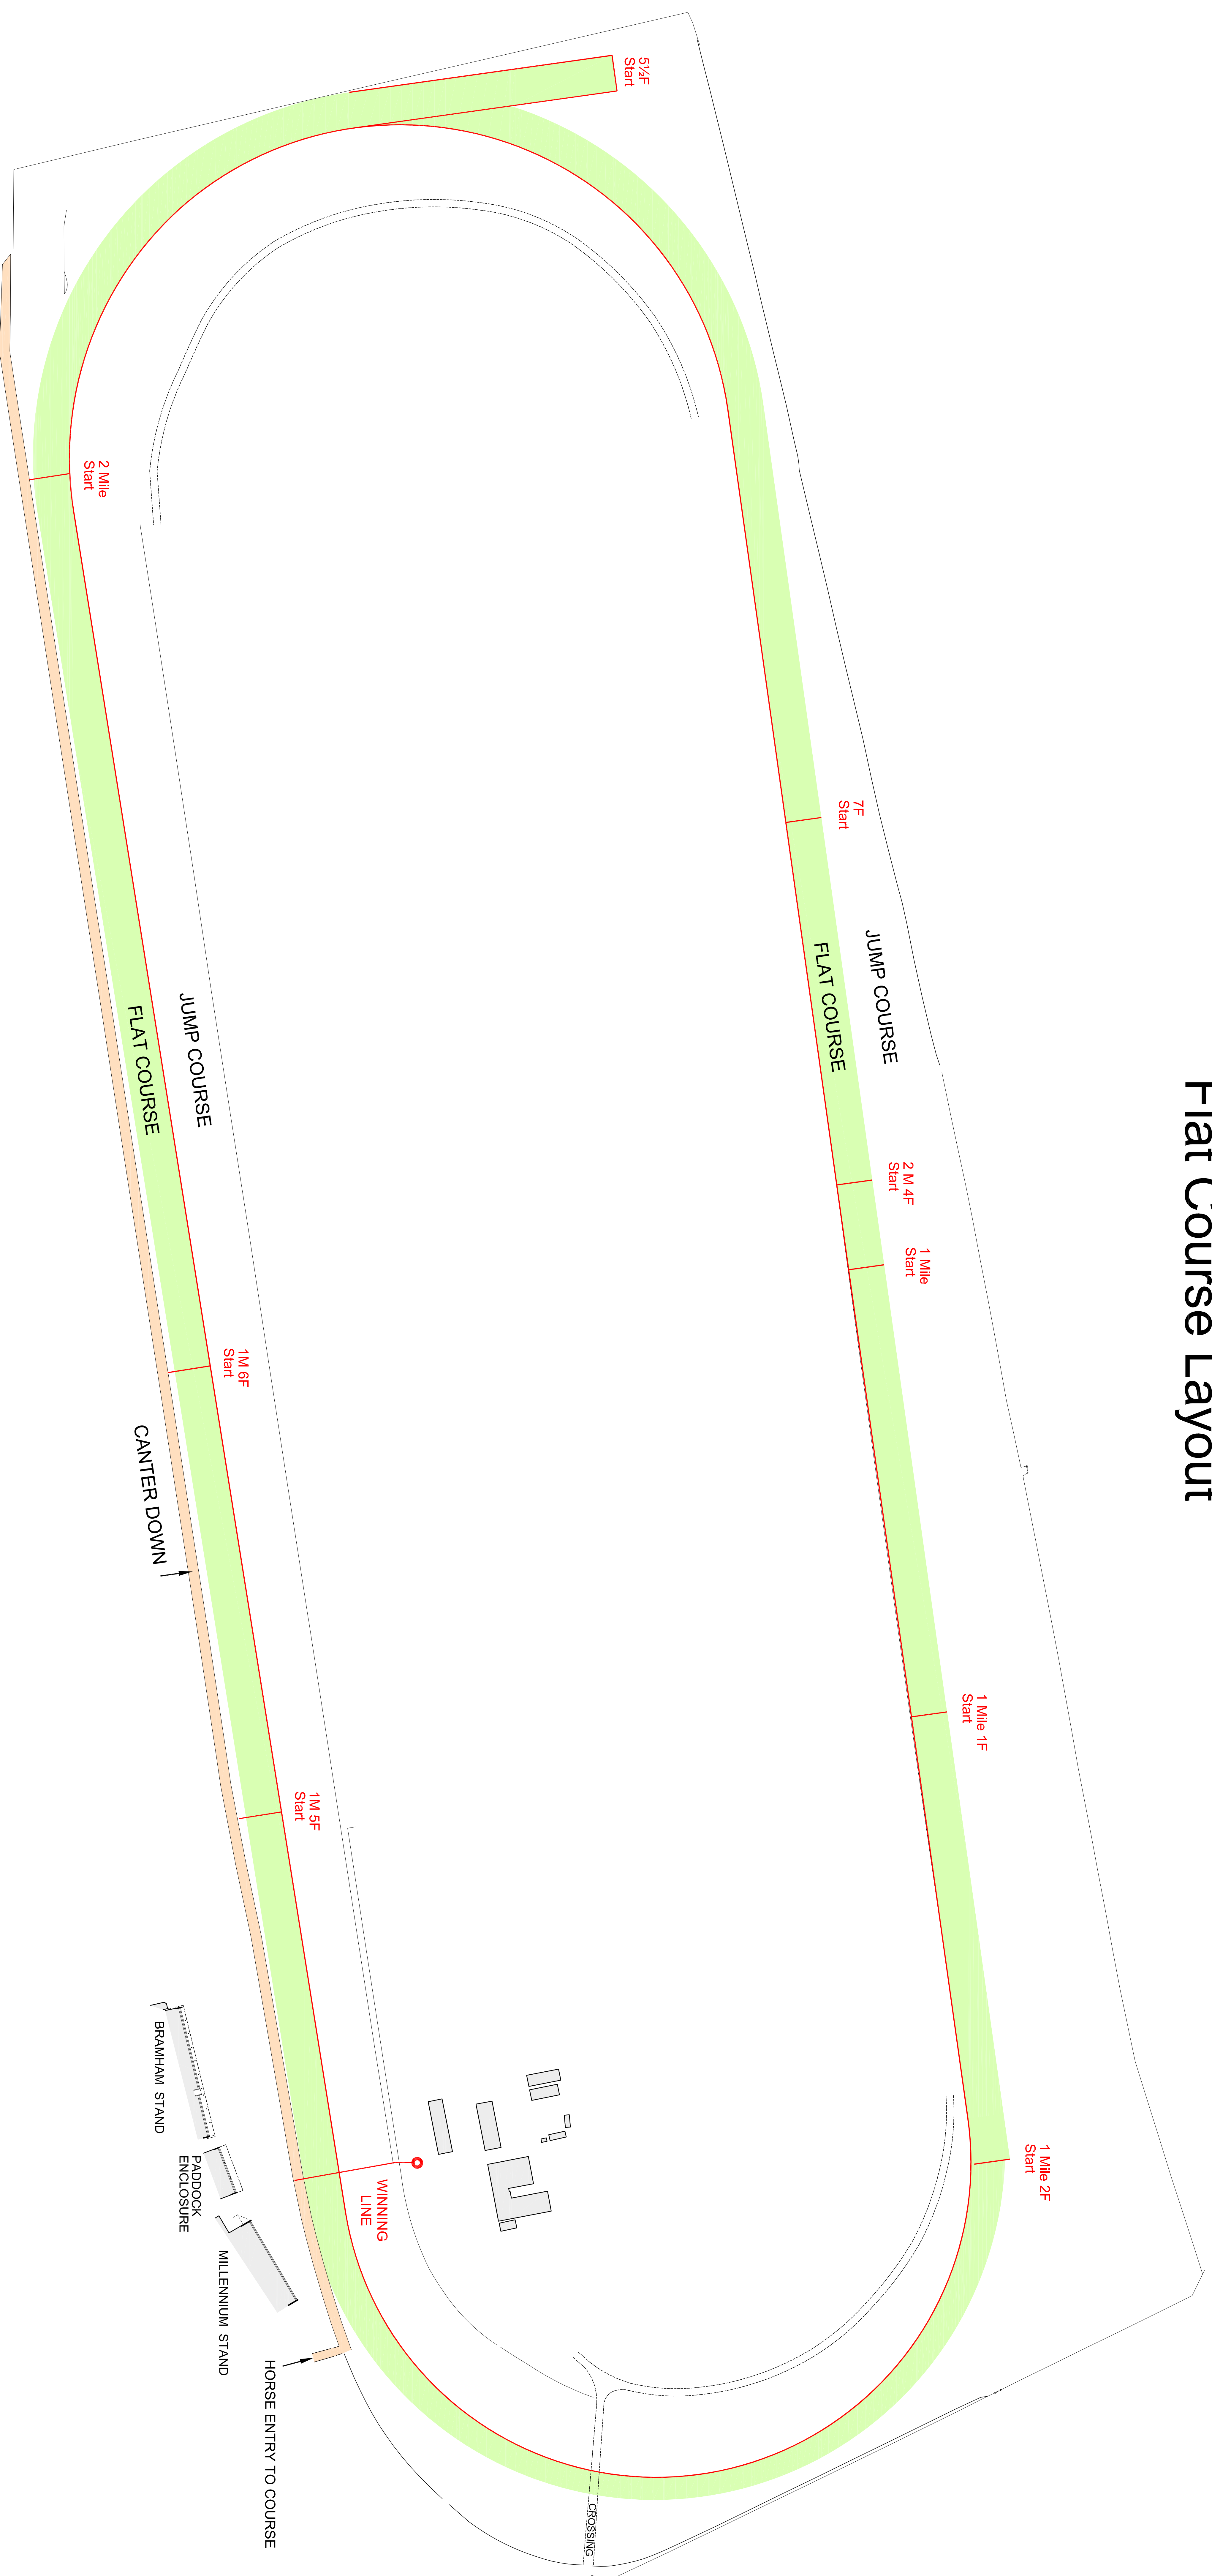

# Wetherby Racecourse Flat Course Layout

ROUTES TO STARTS  
ALL ROUTES TO STARTS ARE VIA THE FIBRESAND CANTERDOWN.

**WETHERBY**

COURSE PLAN PROVIDED BY  
MK SURVEYS  
MARCH 2015